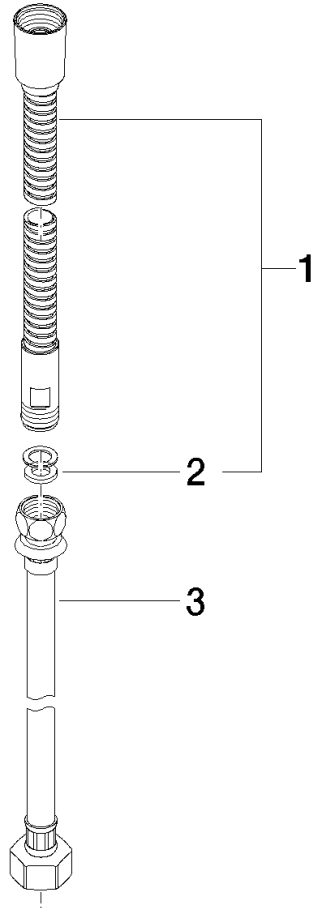

Metal shower hose in two parts 1/2" x 3/8" x 2250 mm - Chrome

IMO

28 323 970

Fits: IMO, LULU, MADISON, MEM, TARA,
CL.1, LISSÉ, VAIA, META, CYO

	Chrome	28 323 970-00
	Brushed Platinum	28 323 970-06
	Platinum	28 323 970-08
	Durabress (23kt Gold)	28 323 970-09
	Dark Chrome	28 323 970-19
	Light Gold	28 323 970-26
	Brushed Light Gold	28 323 970-27
	Brushed Durabress (23kt Gold)	28 323 970-28
	Matte Black	28 323 970-33
	Brushed Bronze	28 323 970-42
	Brushed Champagne (22kt Gold)	28 323 970-46
	Champagne (22kt Gold)	28 323 970-47
	Brushed Chrome	28 323 970-93
	Brushed Dark Platinum	28 323 970-99

Metal shower hose in two parts 1/2" x 3/8" x 2250 mm - Chrome

IMO

28 323 970

Metal shower hose in two parts 1/2" x 3/8" x 2250 mm - Chrome

IMO

28 323 970

28 323 970

Parts for other finishes can be found here: Brushed Platinum

Spare parts list

No.	Item Number	Name	Quantity used	Delivery time
1	28 322 970-00	Metal shower hose 1/2" x 3/8" x 1750 mm - Chrome	1	2
2	90 14 20 026 00 90	seal	1	2
3	12 505 970 90	High pressure hose 1/2" x 3/8" x 500 mm -	1	2